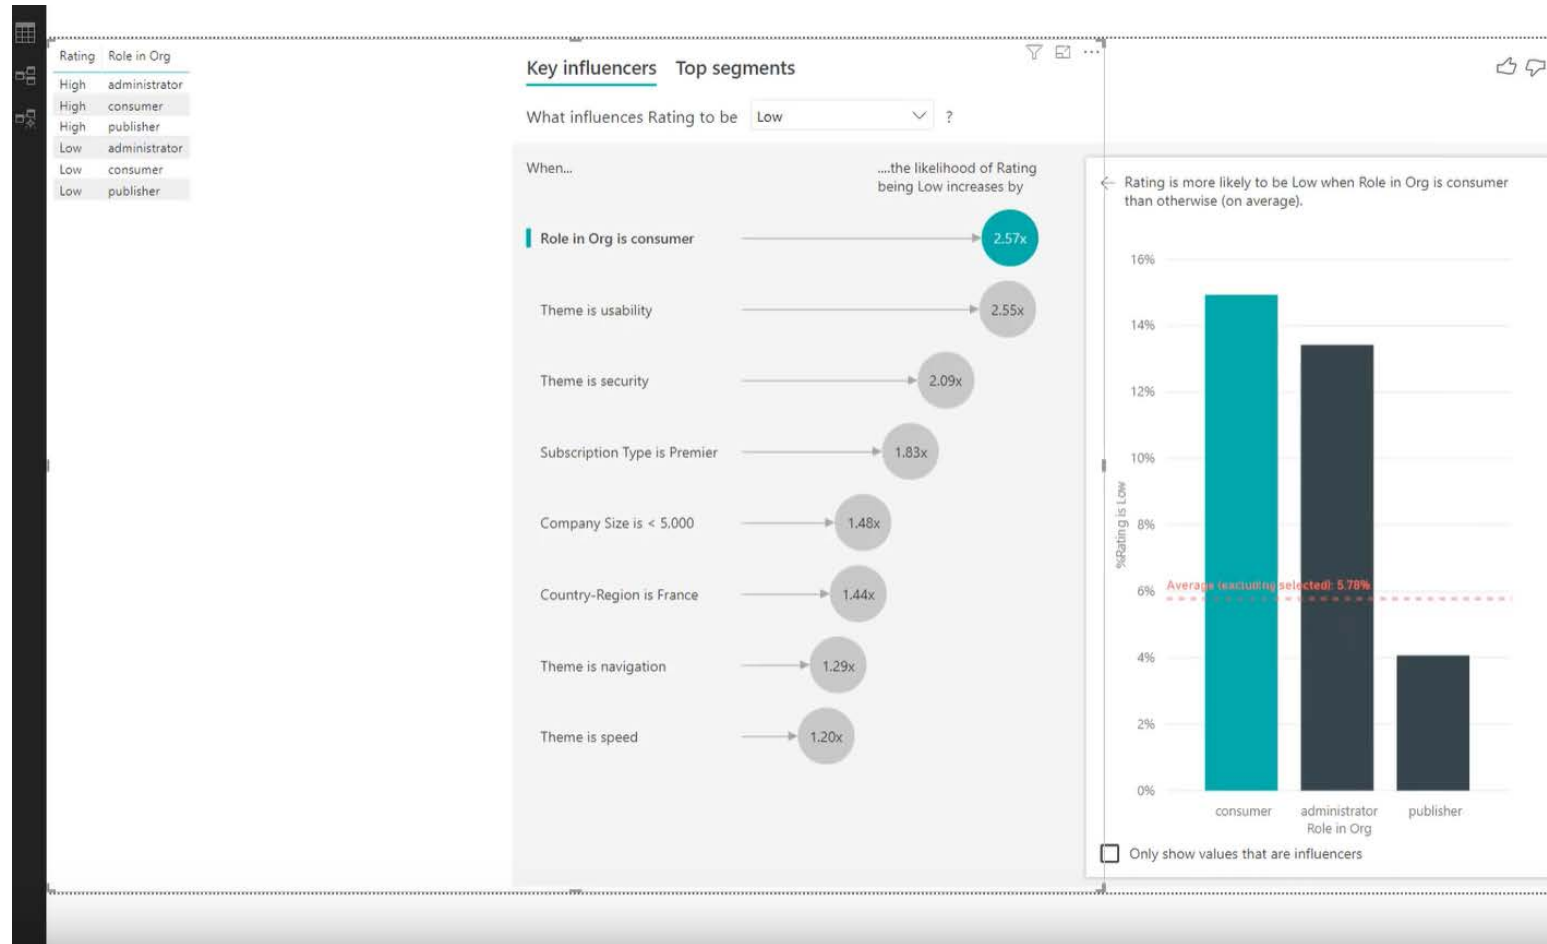

Microsoft ML/AI

Vesa Tikkanen

Power BI – Influencers visualization

- <https://www.youtube.com/watch?v=fDb5zZ3xmxU>

Azure ML Service Automated ML

- Overall: <https://docs.microsoft.com/en-us/azure/machine-learning/service/concept-automated-ml>
- Demo I gave: <https://docs.microsoft.com/en-us/azure/machine-learning/service/tutorial-auto-train-models>

Power BI Service Automated ML model

- Scenario and tutorial: <https://docs.microsoft.com/en-us/power-bi/service-tutorial-build-machine-learning-model>

Power BI Data Flows – Adding ML to your data import